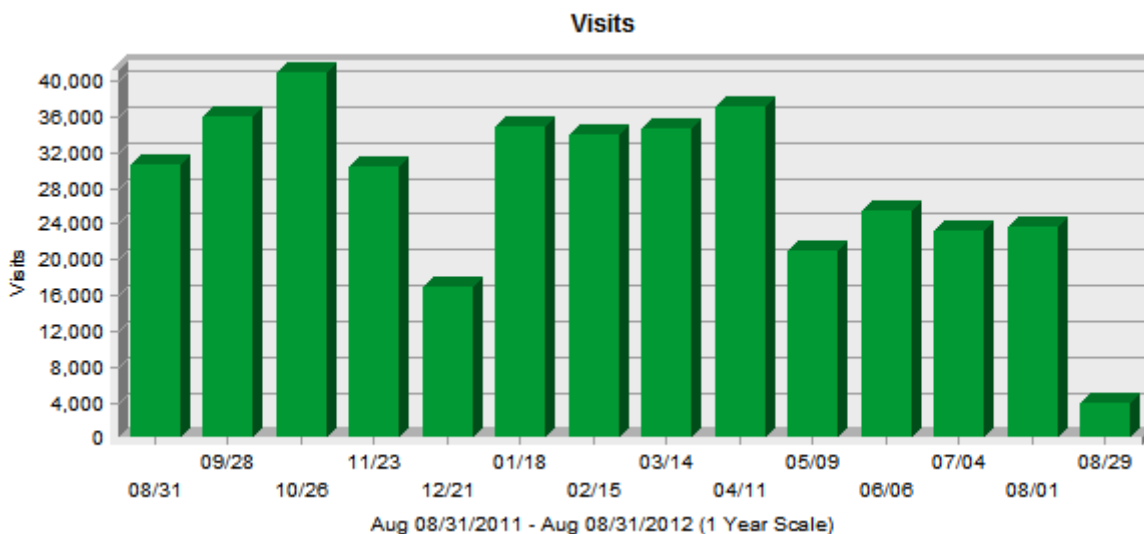

Default Report
Library Website

08/31/2011 00:00:00 - 08/31/2012 23:59:59

Tuesday September 04, 2012 - 18:05:45

General Statistics

Help ?

The Visits graph displays the overall number of visits to your Web site. The General Statistics table provides an overview of the activity for your Web site during the specified time frame.

General Statistics

Hits	Entire Site (Successful)	4,733,522
	Average per Day	12,897
	Home Page	445,910
Page Views	Page Views	678,059
	Average per Day	1,847
	Average per Unique Visitor	11
	Document Views	677,911
Visits	Visits	392,242
	Average per Day	1,068
	Average Visit Length	00:18:18
	Median Visit Length	00:00:04
	International Visits	0%
	Visits of Unknown Origin	100%
	Visits from United States	0%
	Visits Referred by Search Engines	0
	Visits from Spiders	40,024
	Visitors	Unique Visitors
Visitors Who Visited Once		39,040
Visitors Who Visited More Than Once		17,739