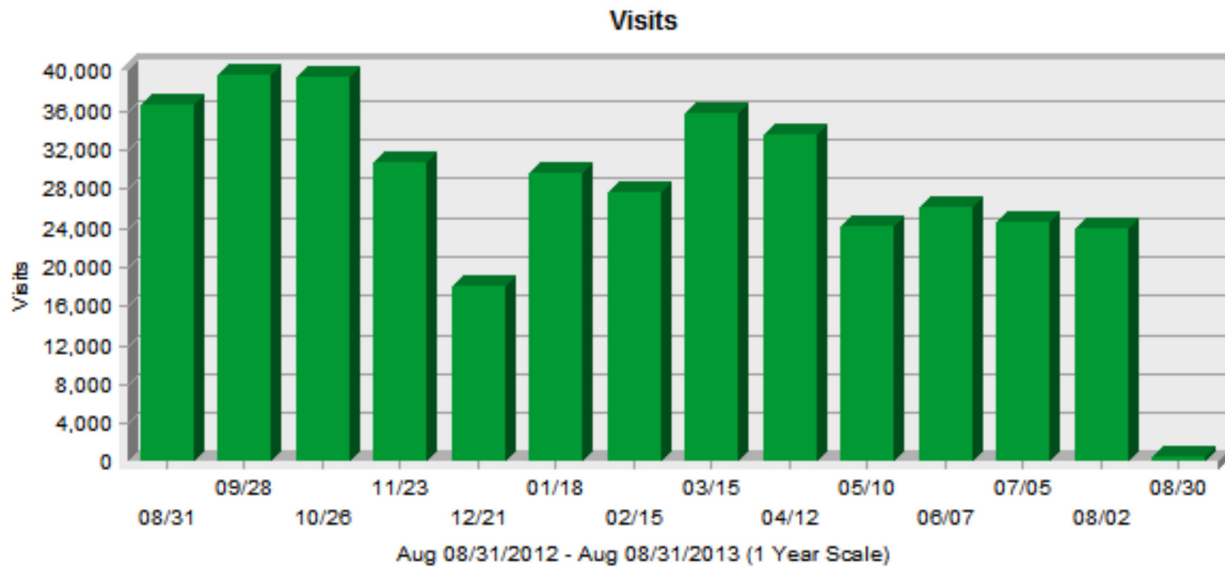

The Visits graph displays the overall number of visits to your Web site. The General Statistics table provides an overview of the activity for your Web site during the specified time frame.

General Statistics

Hits	Entire Site (Successful)	3,603,024
	Average per Day	9,871
Page Views	Home Page	338,290
	Page Views	591,736
	Average per Day	1,621
Visits	Average per Unique Visitor	8
	Document Views	590,891
	Visits	390,318
	Average per Day	1,069
	Average Visit Length	00:17:37
	Median Visit Length	00:08:50
	International Visits	0%
	Visits of Unknown Origin	99.63%
	Visits from United States	0.36%
	Visits Referred by Search Engines	0
Visitors	Visits from Spiders	37,596
	Unique Visitors	69,496
	Visitors Who Visited Once	50,198
	Visitors Who Visited More Than Once	19,298