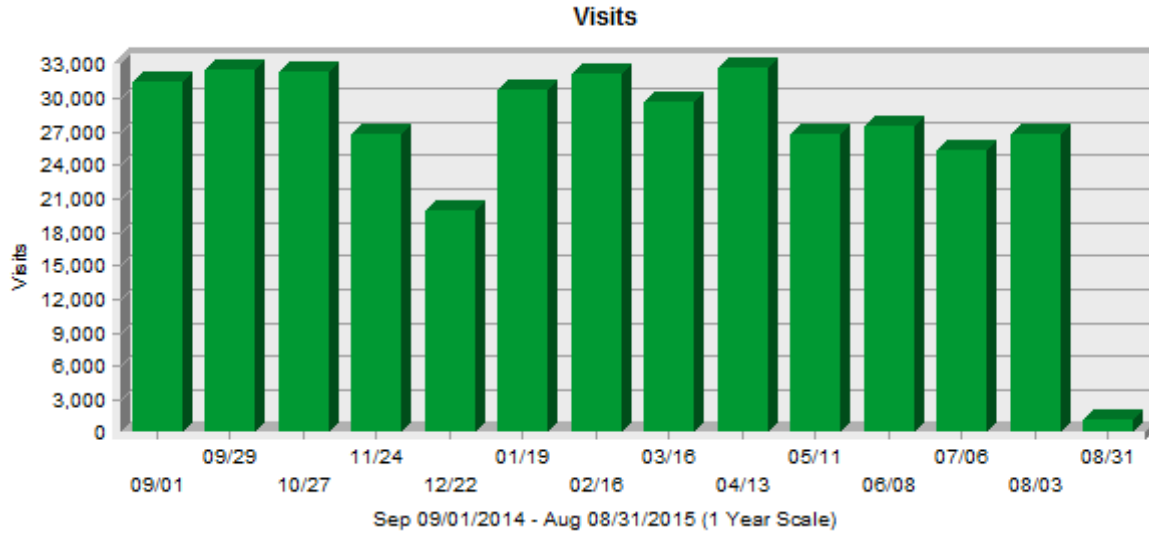

Default Report

LibWeb

09/01/2014 00:00:00 - 08/31/2015 23:59:59

Thursday September 10, 2015 - 18:11:13

General Statistics

Help

The Visits graph displays the overall number of visits to your Web site. The General Statistics table provides an overview of the activity for your Web site during the specified time frame.

General Statistics

Hits	Entire Site (Successful)	1,853,452
	Average per Day	5,077
	Home Page	163,630
Page Views	Page Views	401,889
	Average per Day	1,101
	Average per Unique Visitor	3
Visits	Document Views	401,226
	Visits	376,320
	Average per Day	1,031
Visitors	Average Visit Length	00:13:54
	Median Visit Length	00:00:06
	International Visits	0%
	Visits of Unknown Origin	100%
	Visits from United States	0%
	Visits Referred by Search Engines	0
	Visits from Spiders	53,508
	Unique Visitors	104,633
	Visitors Who Visited Once	81,648
	Visitors Who Visited More Than Once	22,985